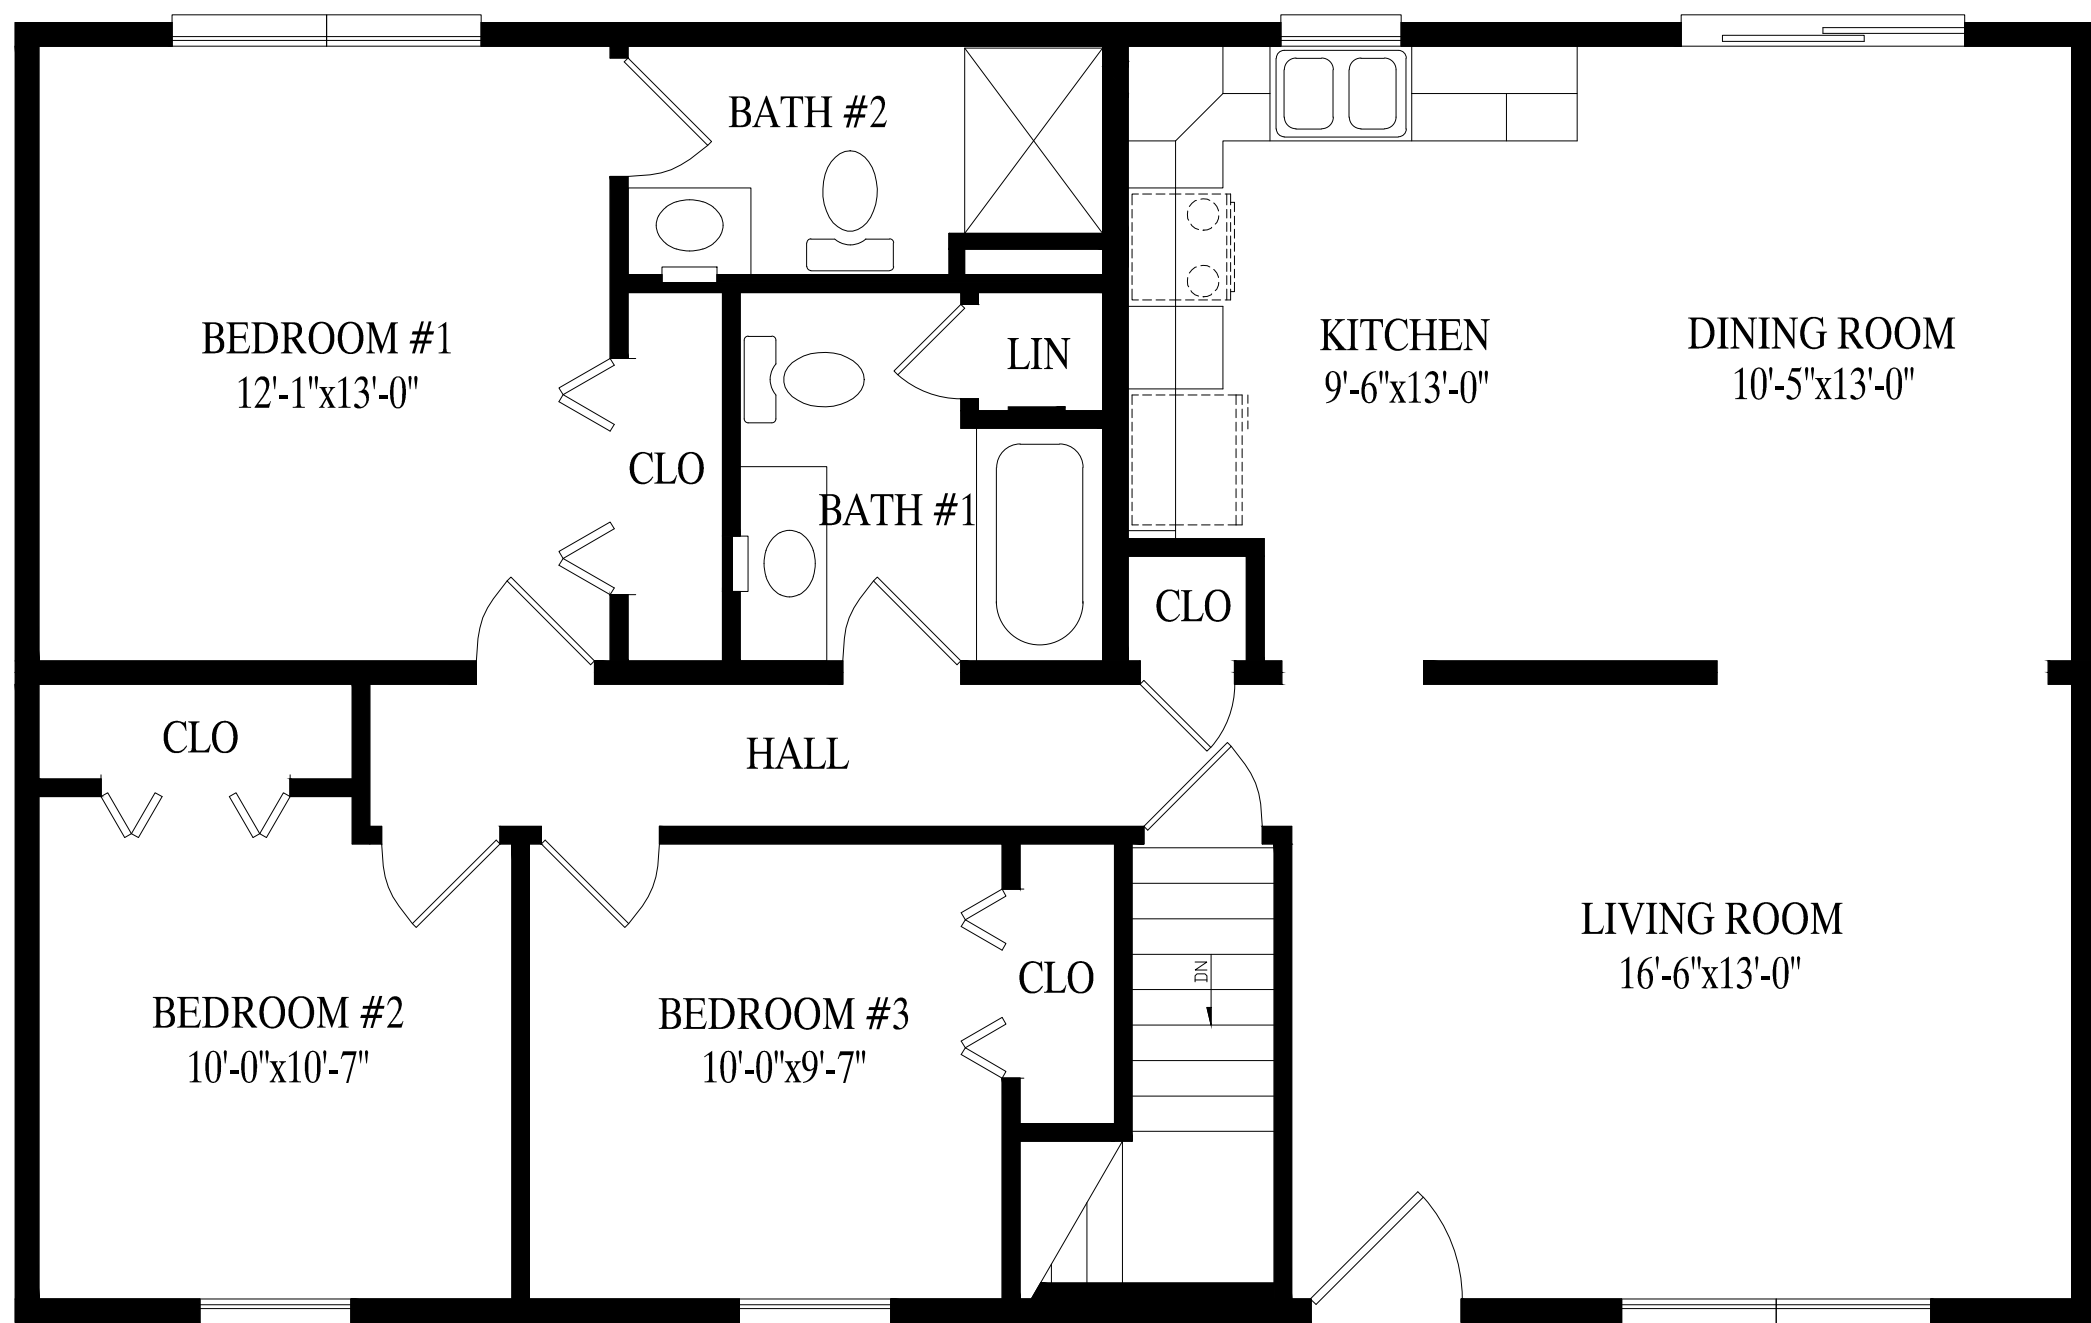

PROFESSIONAL
BUILDING
SYSTEMS, INC.

Breezewood
 27' 6" X 44' Ranch
 1210 Total Sq. Ft.