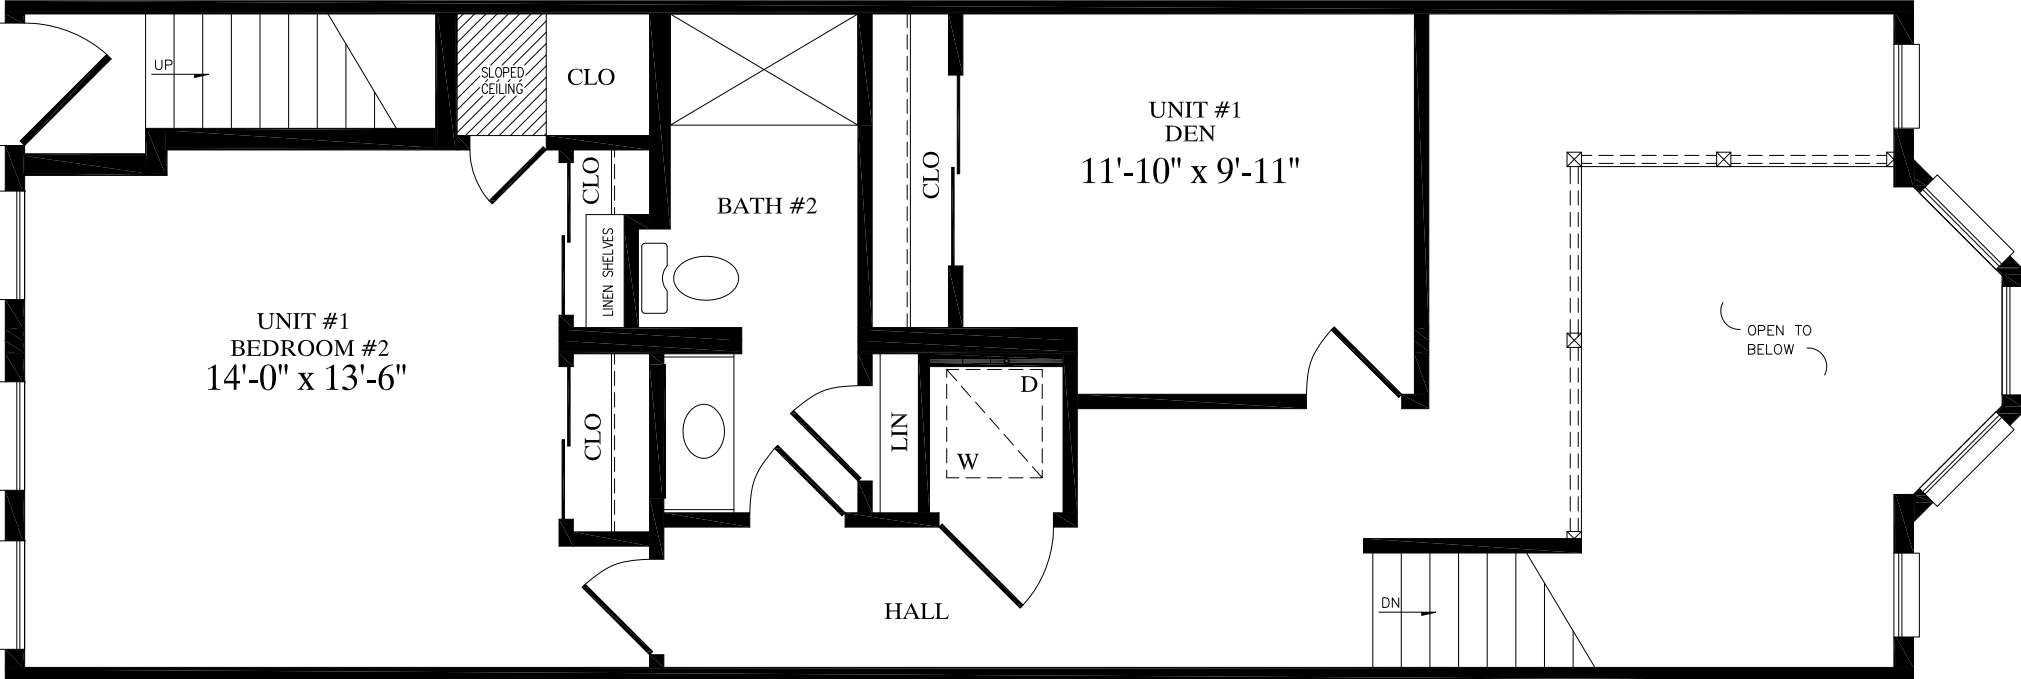

1ST FLOOR OF UNIT #1

CREEDMOOR
18'-0" X 50'-0"
1819 Sq. Ft. PER UNIT
3638 TOTAL Sq. Ft.

2ND FLOOR OF UNIT #1

1ST FLOOR OF UNIT #2

2ND FLOOR OF UNIT #2