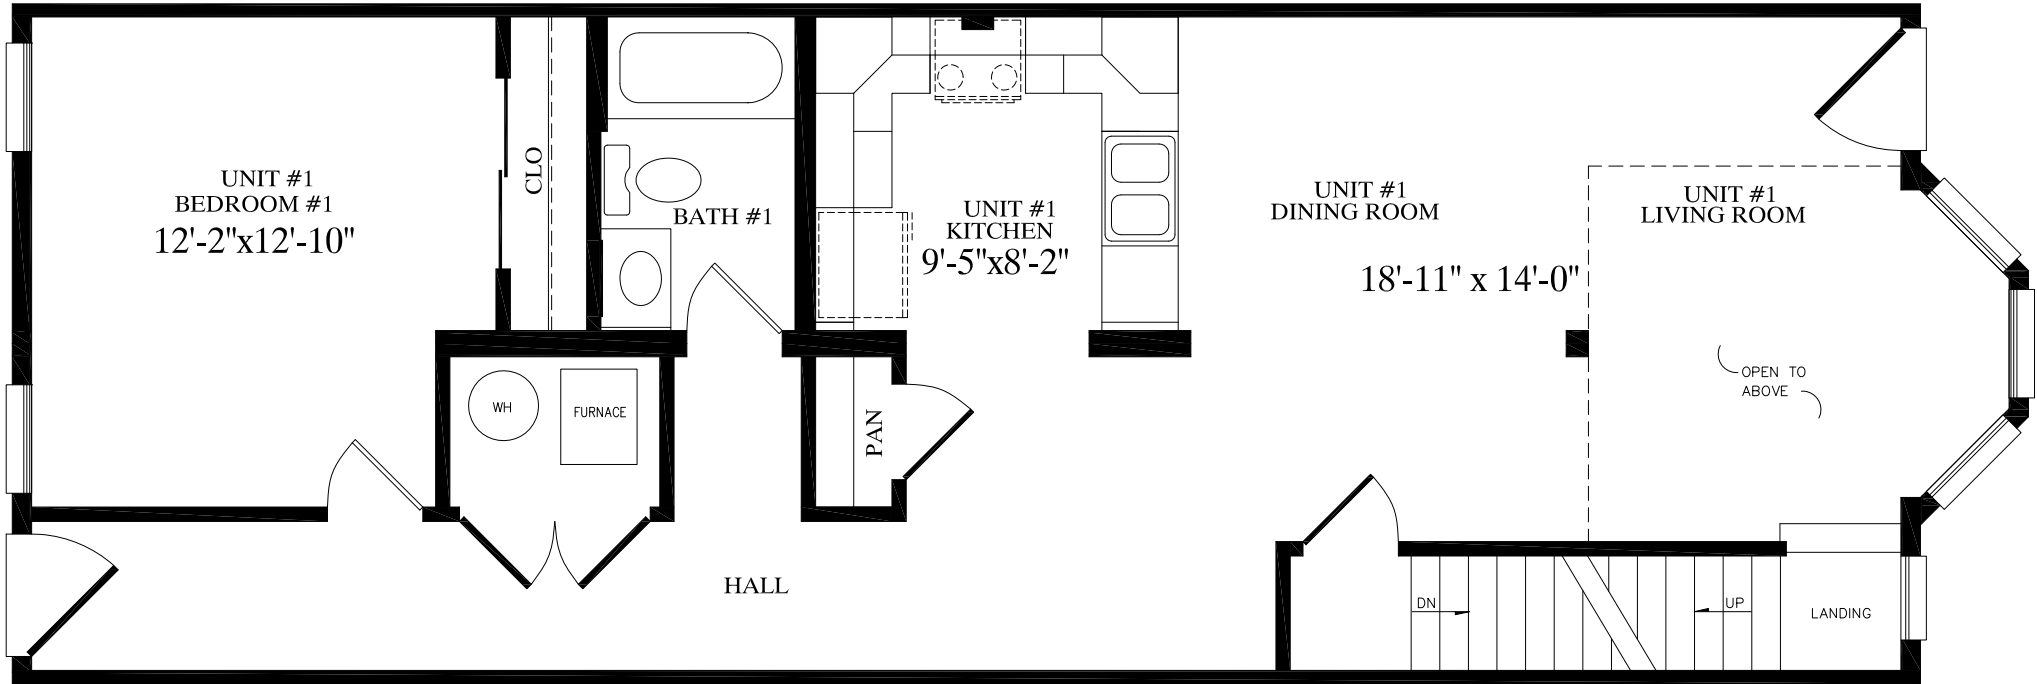

1ST FLOOR OF UNIT #1

CREEDMOOR
18'-0" X 50'-0"
1819 Sq. Ft. PER UNIT
3638 TOTAL Sq. Ft.

2ND FLOOR OF UNIT #1

1ST FLOOR OF UNIT #2

2ND FLOOR OF UNIT #2