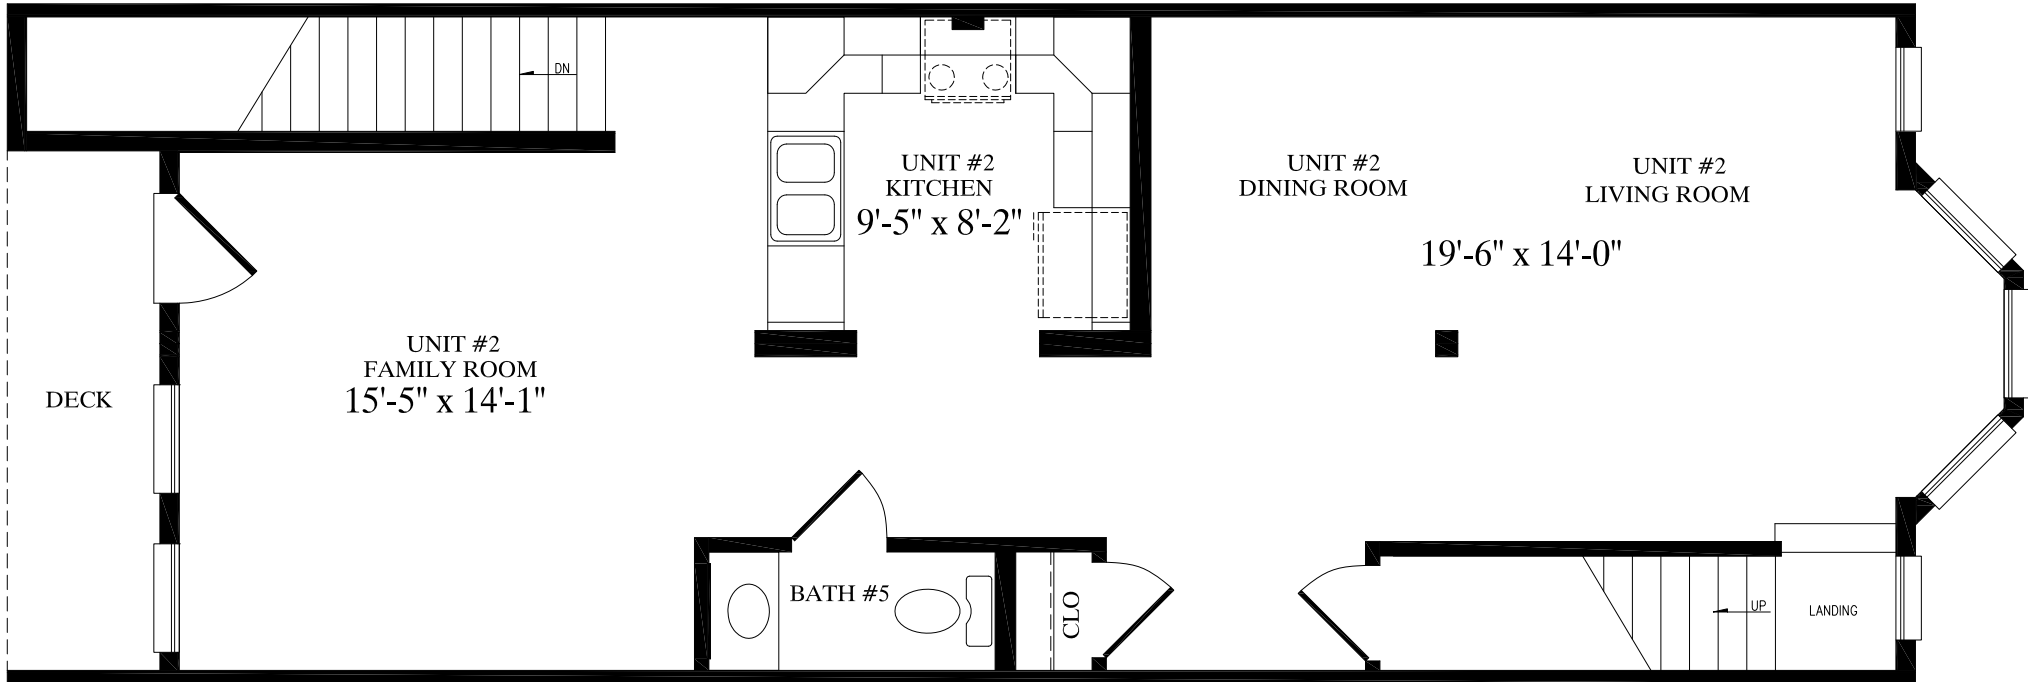

1ST FLOOR OF UNIT #1

CREEDMOOR
18'-0" X 50'-0"
1819 Sq. Ft. PER UNIT
3638 TOTAL Sq. Ft.

2ND FLOOR OF UNIT #1

1ST FLOOR OF UNIT #2

2ND FLOOR OF UNIT #2