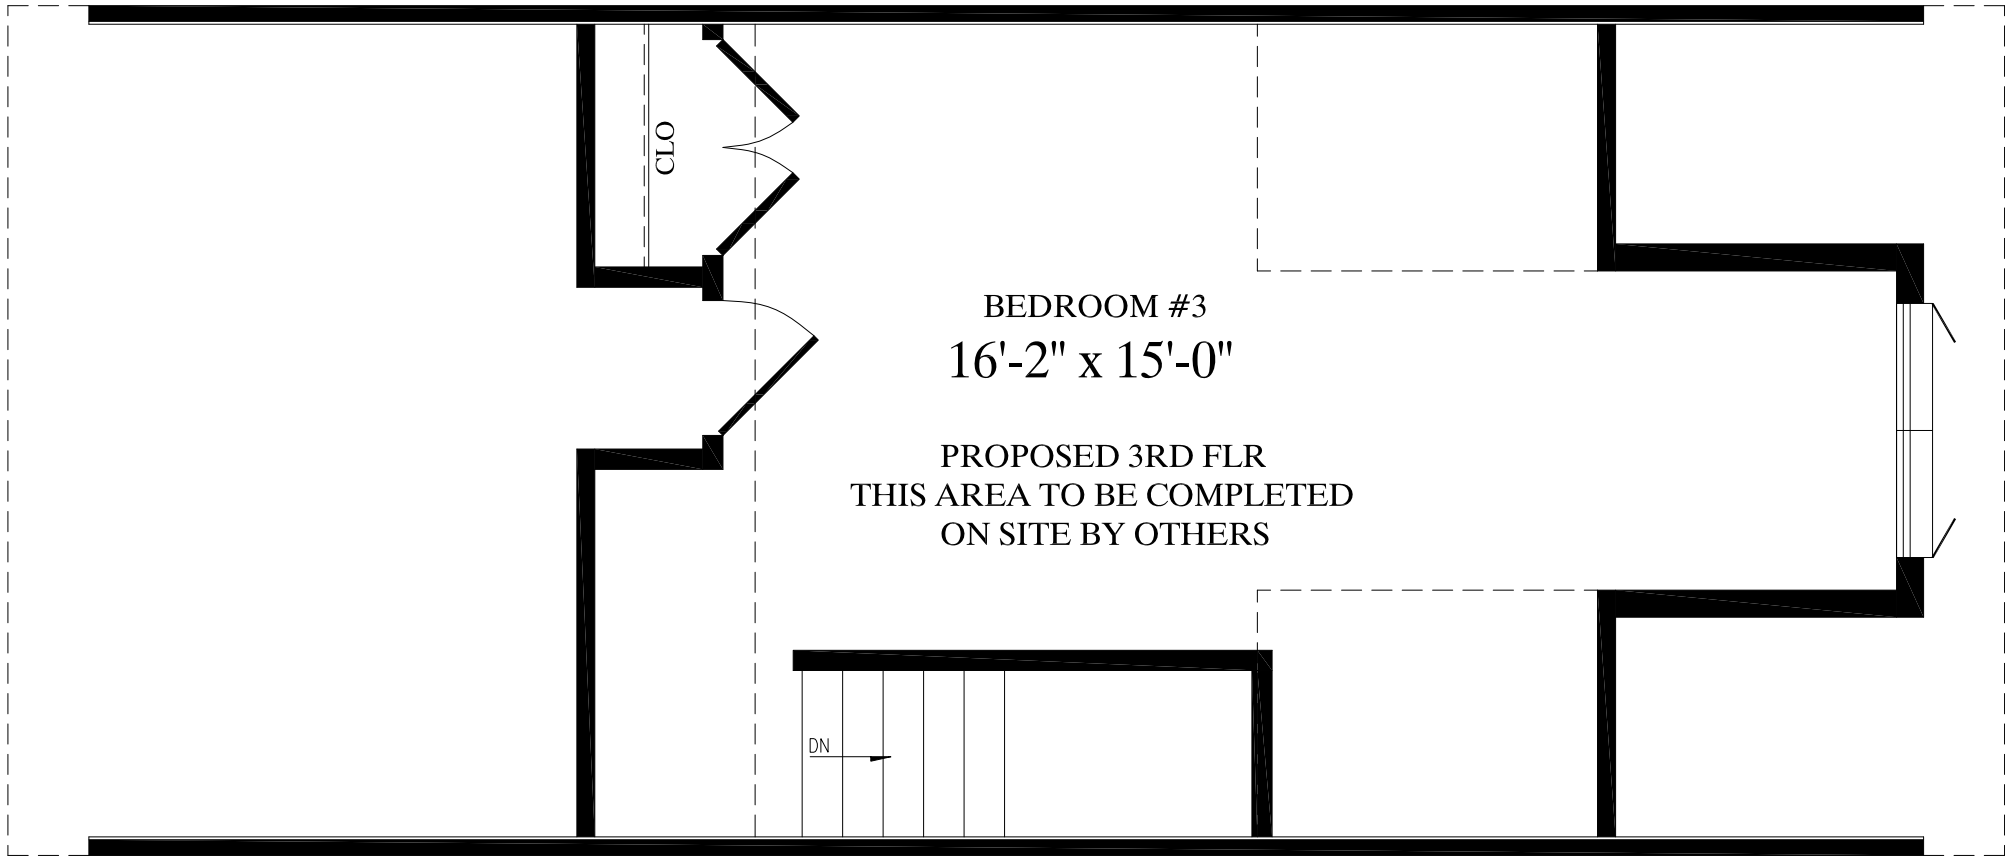

CRISFIELD
16'-0" X 35'-0"
1120 TOTAL Sq. Ft.

BEDROOM #2
10'-0" x 15'-0"

BEDROOM #1
11'-4" x 12'-8"

BATH #1

BATH #2

HALL

CLO

CLO

CLO

D

W

DN

UP

BEDROOM #3
16'-2" x 15'-0"

PROPOSED 3RD FLR
THIS AREA TO BE COMPLETED
ON SITE BY OTHERS

CLO