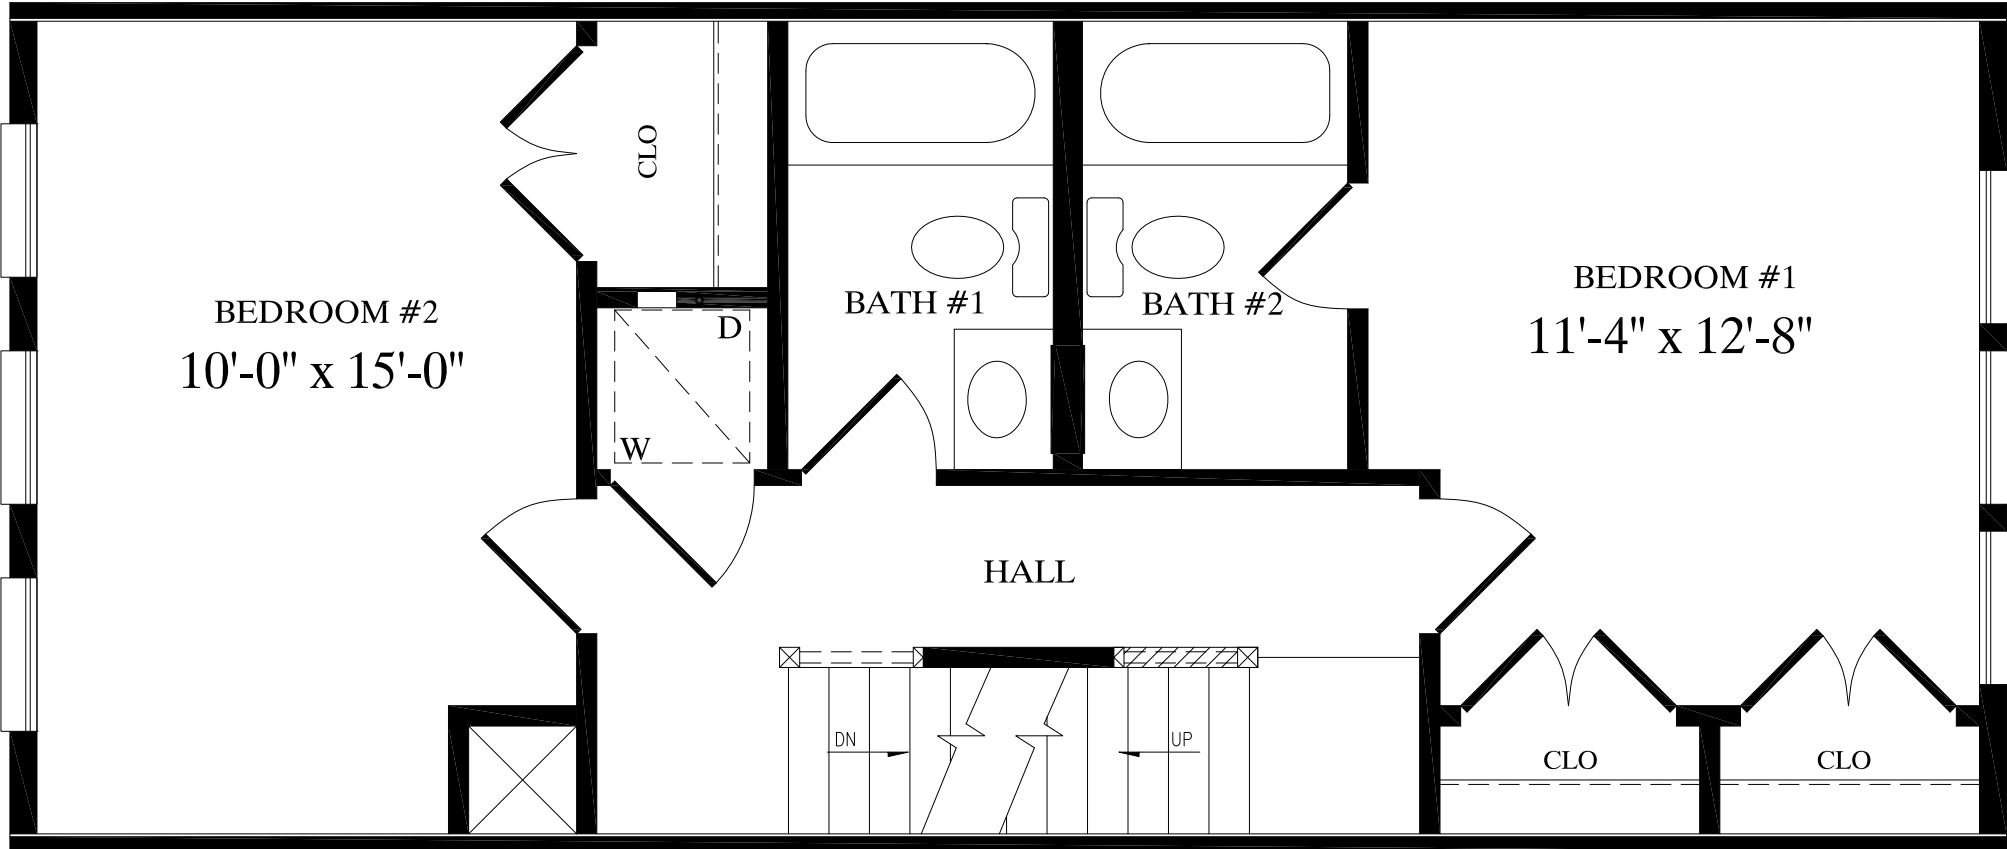

CRISFIELD
16'-0" X 35'-0"
1120 TOTAL Sq. Ft.

BEDROOM #2
10'-0" x 15'-0"

BEDROOM #1
11'-4" x 12'-8"

BATH #1

BATH #2

HALL

CLO

CLO

CLO

D

W

DN

UP

BEDROOM #3
16'-2" x 15'-0"

PROPOSED 3RD FLR
THIS AREA TO BE COMPLETED
ON SITE BY OTHERS

CLO