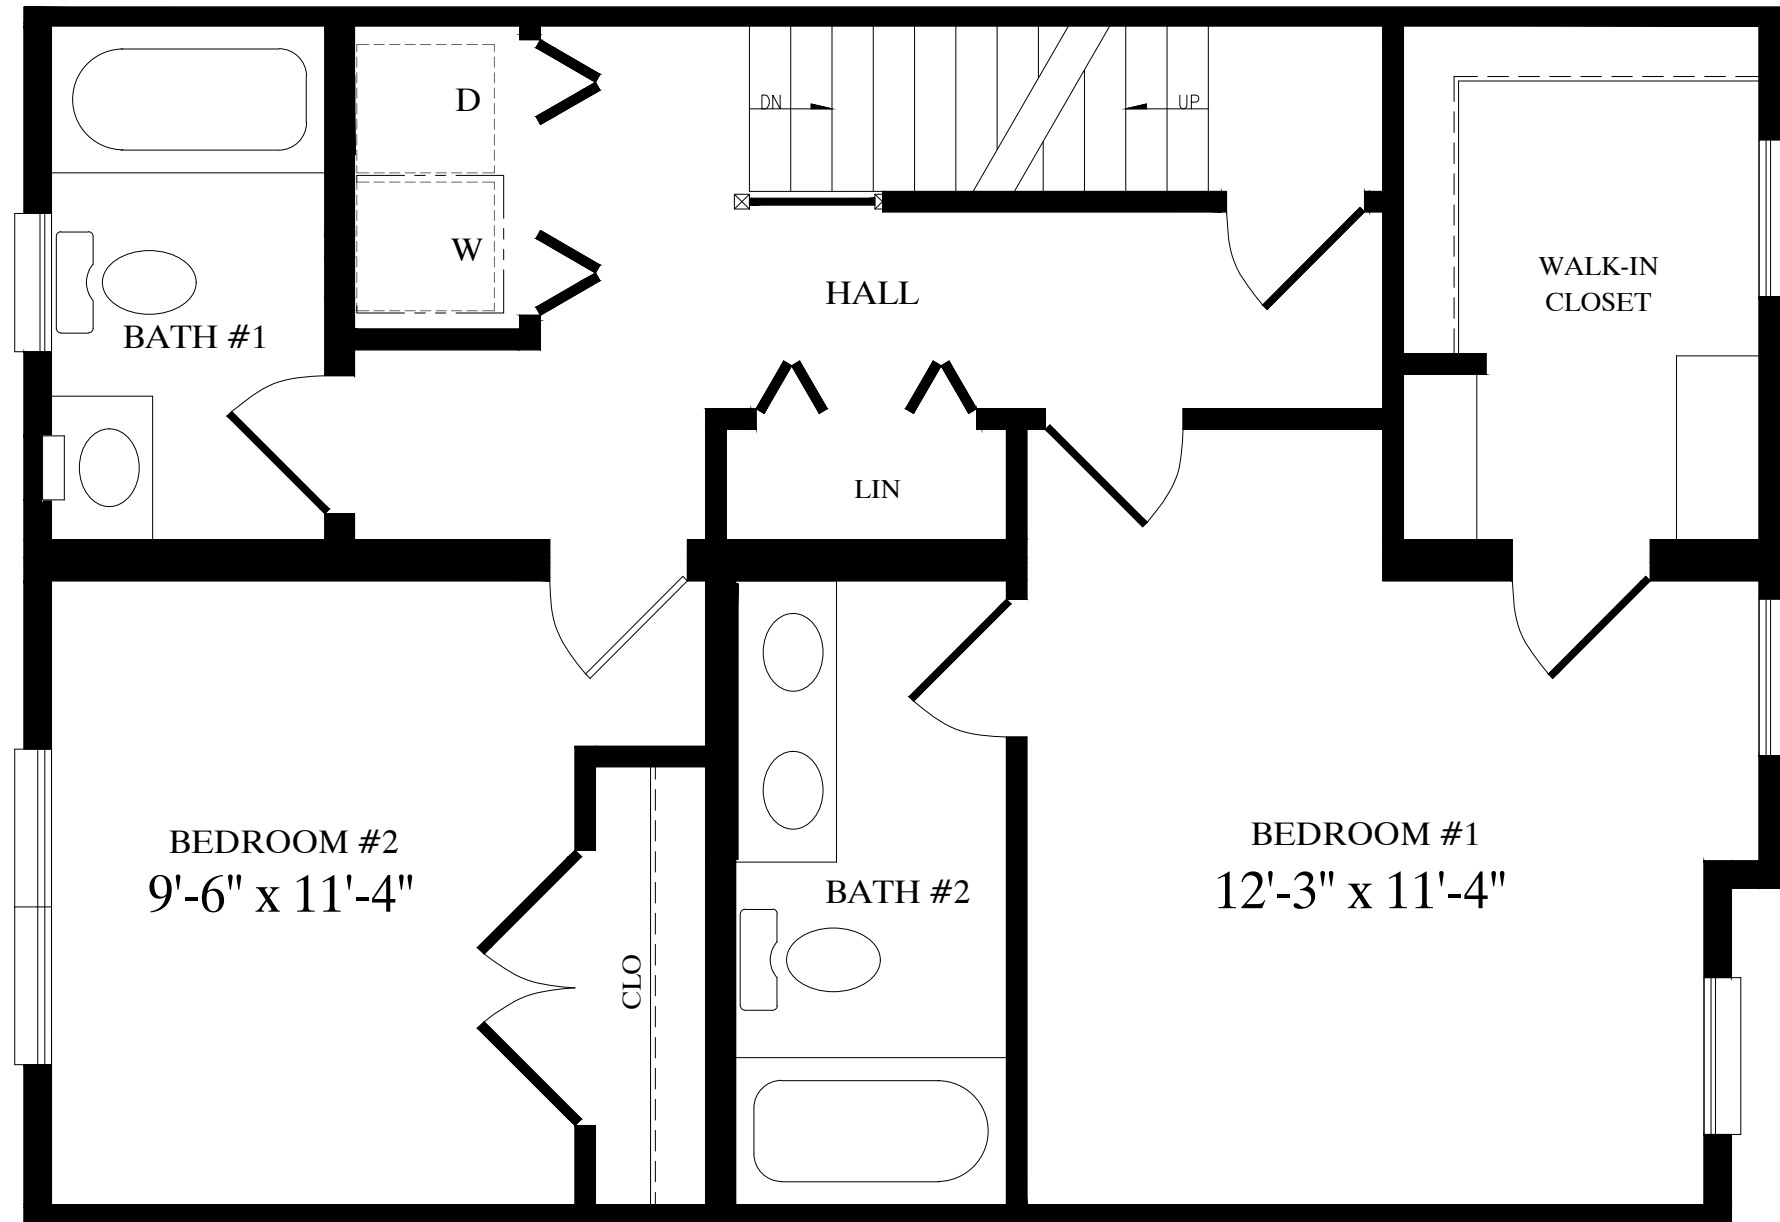

CROWNSVILLE  
22'-0" X 30'-0"  
1357 TOTAL Sq. Ft.

BEDROOM #3  
19'-5" x 21'-4"  
PROPOSED 3RD FLR  
THIS AREA TO BE COMPLETED  
ON SITE BY OTHERS