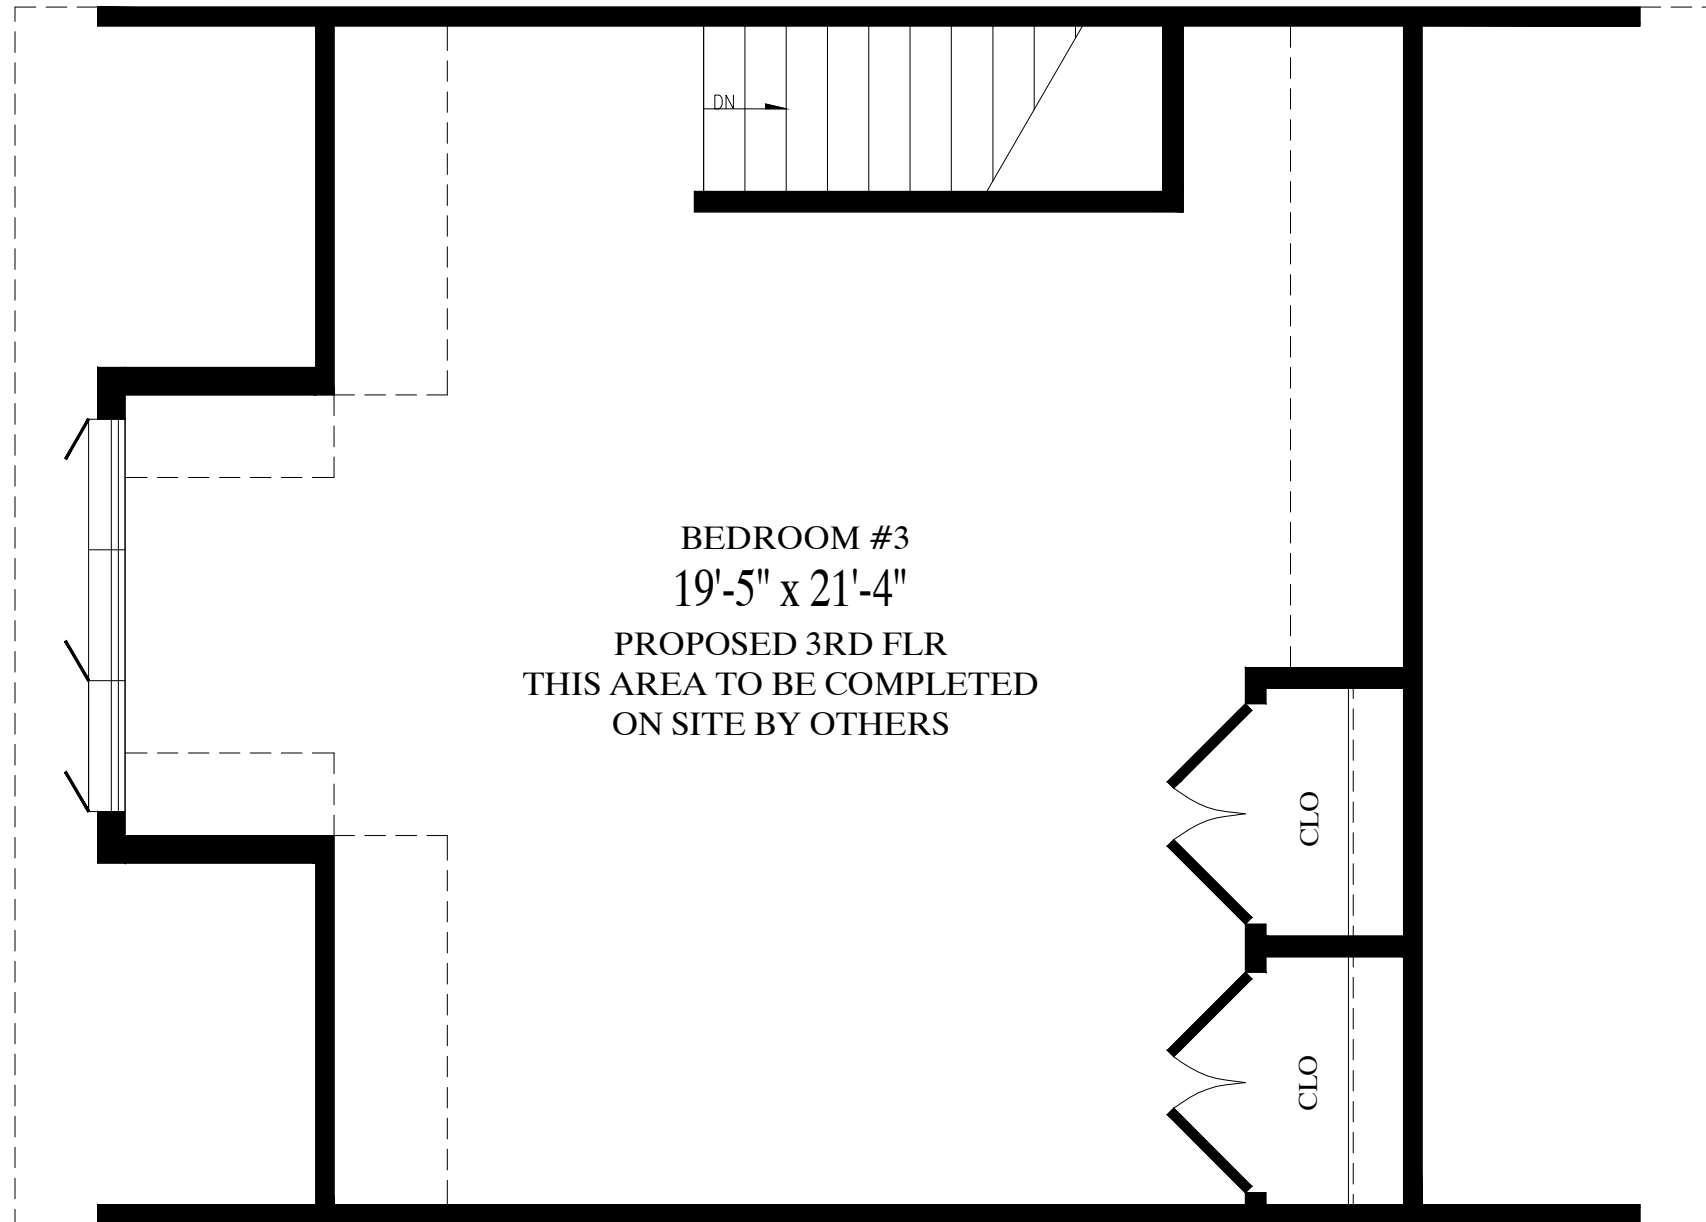

CROWNSVILLE  
22'-0" X 30'-0"  
1357 TOTAL Sq. Ft.

BEDROOM #3  
19'-5" x 21'-4"  
PROPOSED 3RD FLR  
THIS AREA TO BE COMPLETED  
ON SITE BY OTHERS