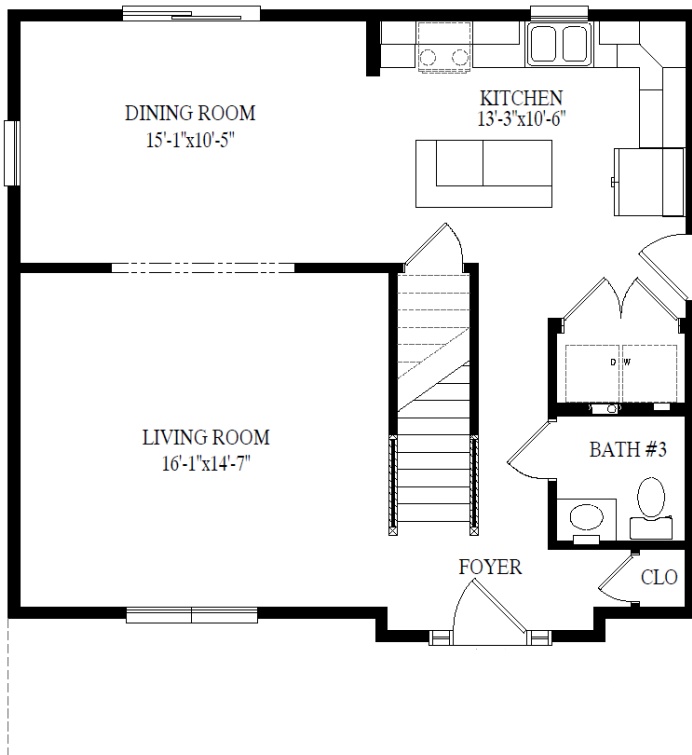

Fair Haven

1610 TOTAL SQ-FT LIVING AREA

805 SQ-FT LIVING AREA 1ST FLOOR

805 SQ-FT LIVING AREA 2ND FLOOR

27'-6" x 30"-0"