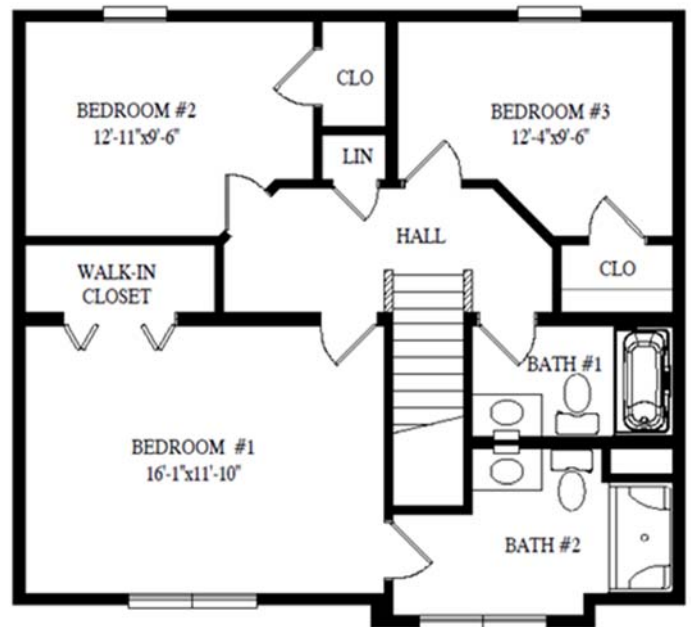

Fair Haven

1610 TOTAL SQ-FT LIVING AREA

805 SQ-FT LIVING AREA 1ST FLOOR

805 SQ-FT LIVING AREA 2ND FLOOR

27'-6" x 30"-0"