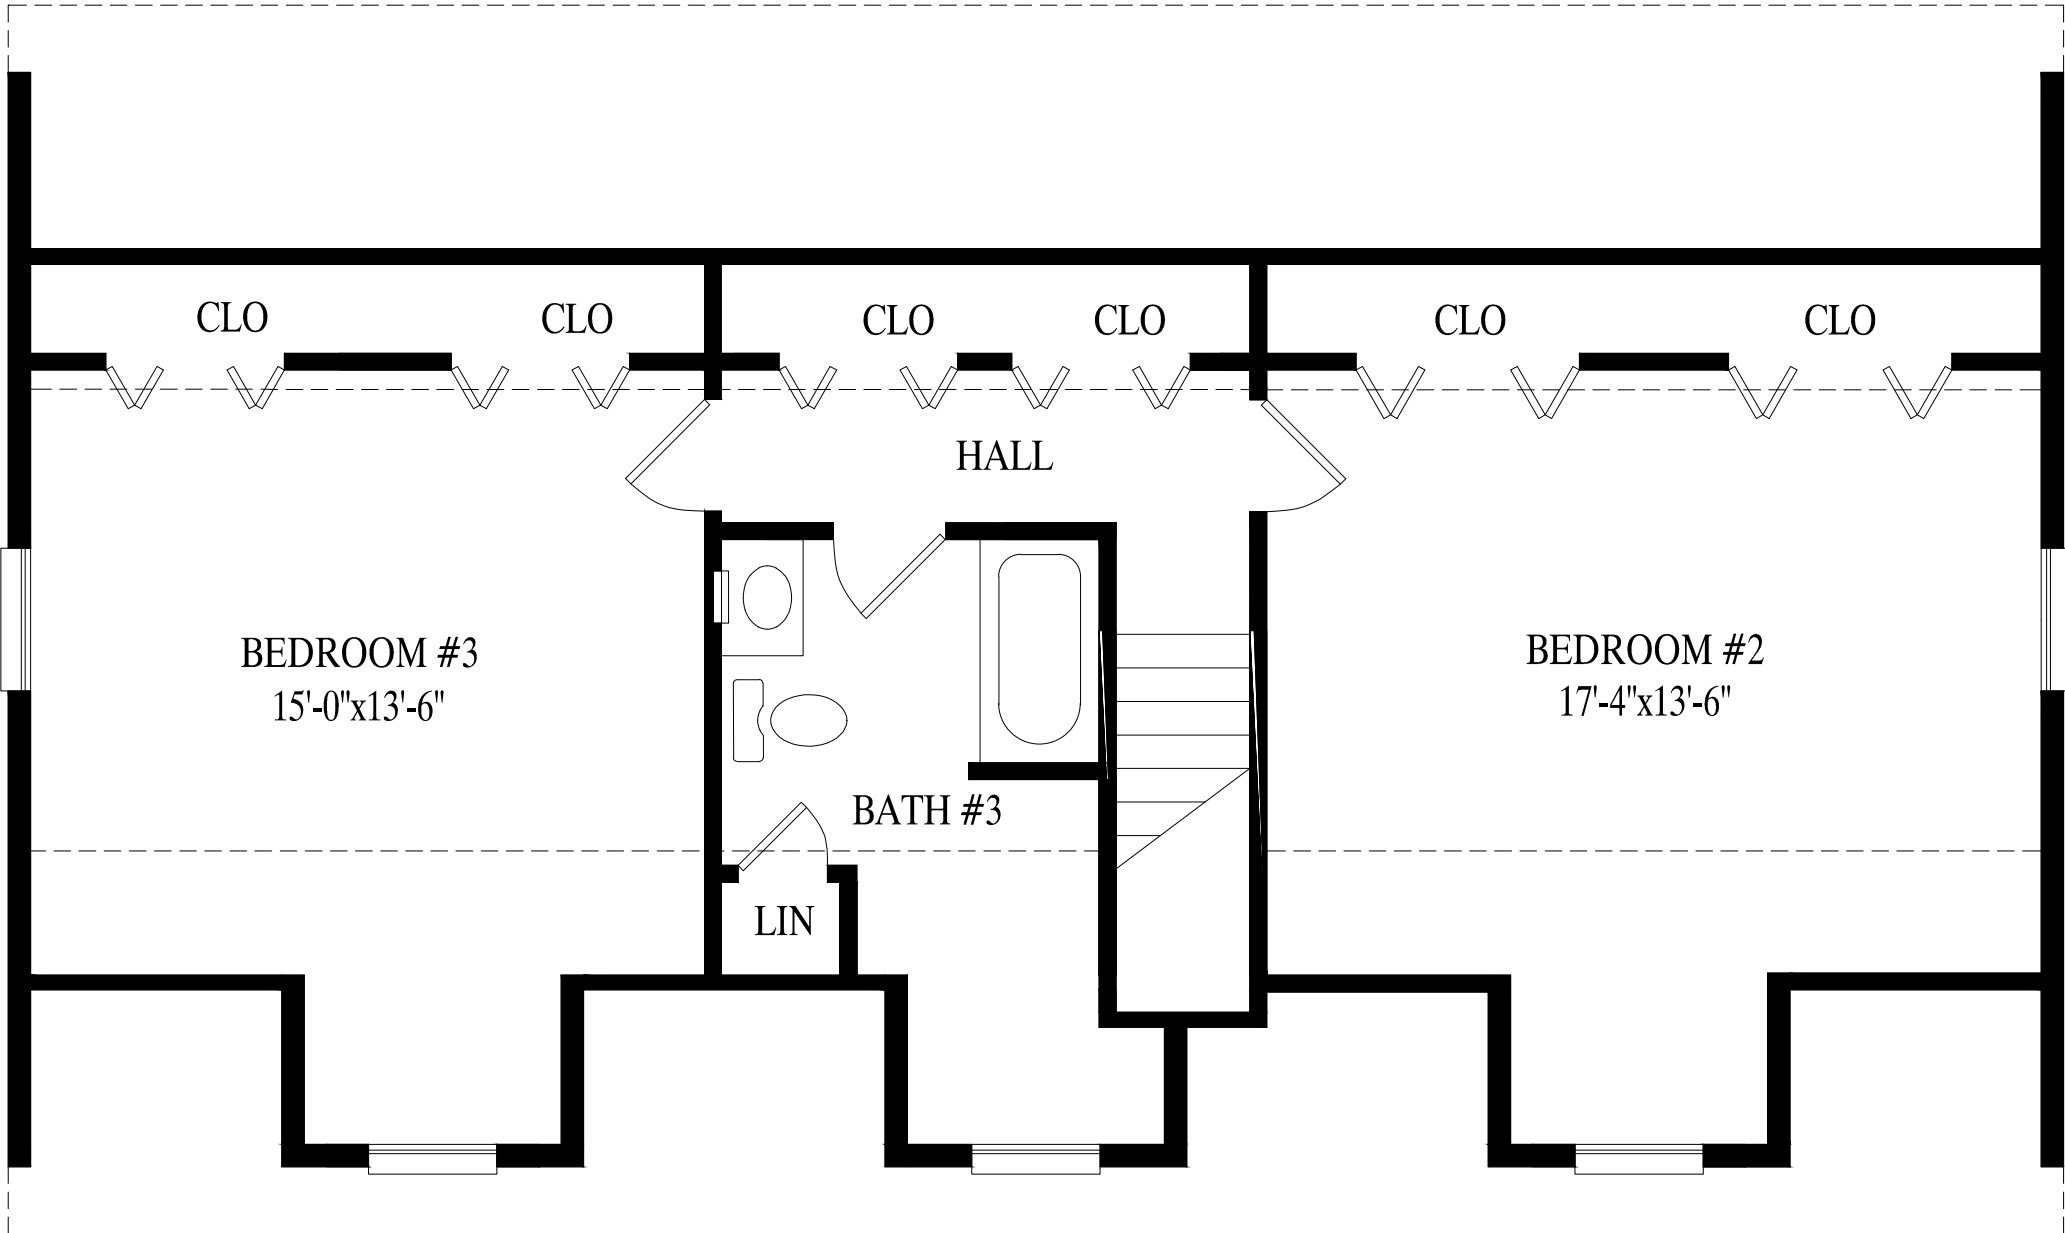

Hatteras  
 27' 6" X 46' Cape  
 1265 sq. ft. first floor

BEDROOM #3  
15'-0"x13'-6"

BEDROOM #2  
17'-4"x13'-6"

BATH #3

HALL

LIN

CLO

CLO

CLO

CLO

CLO

CLO

Proposed 2nd Floor - 845 sq. ft.