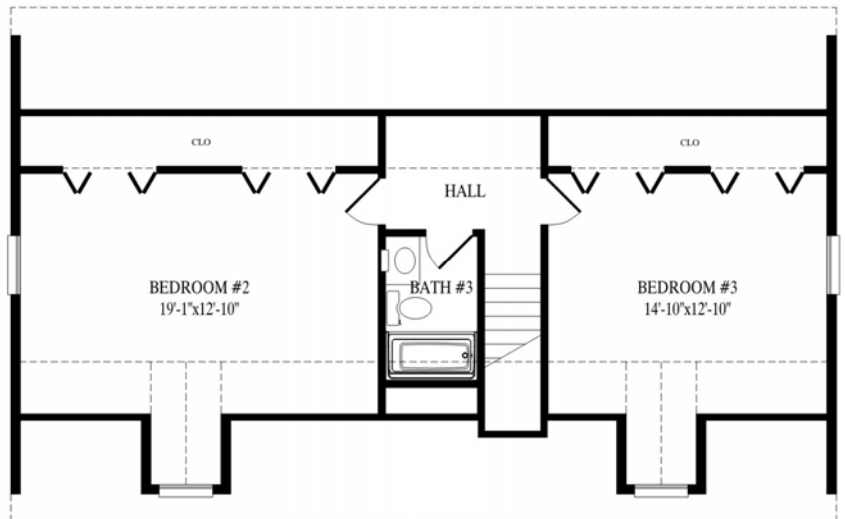

Huntington I

27'6" x 44'

1210 Sq. Ft. Living Area 1st Floor

Proposed 2nd Floor—767 Sq. Ft.