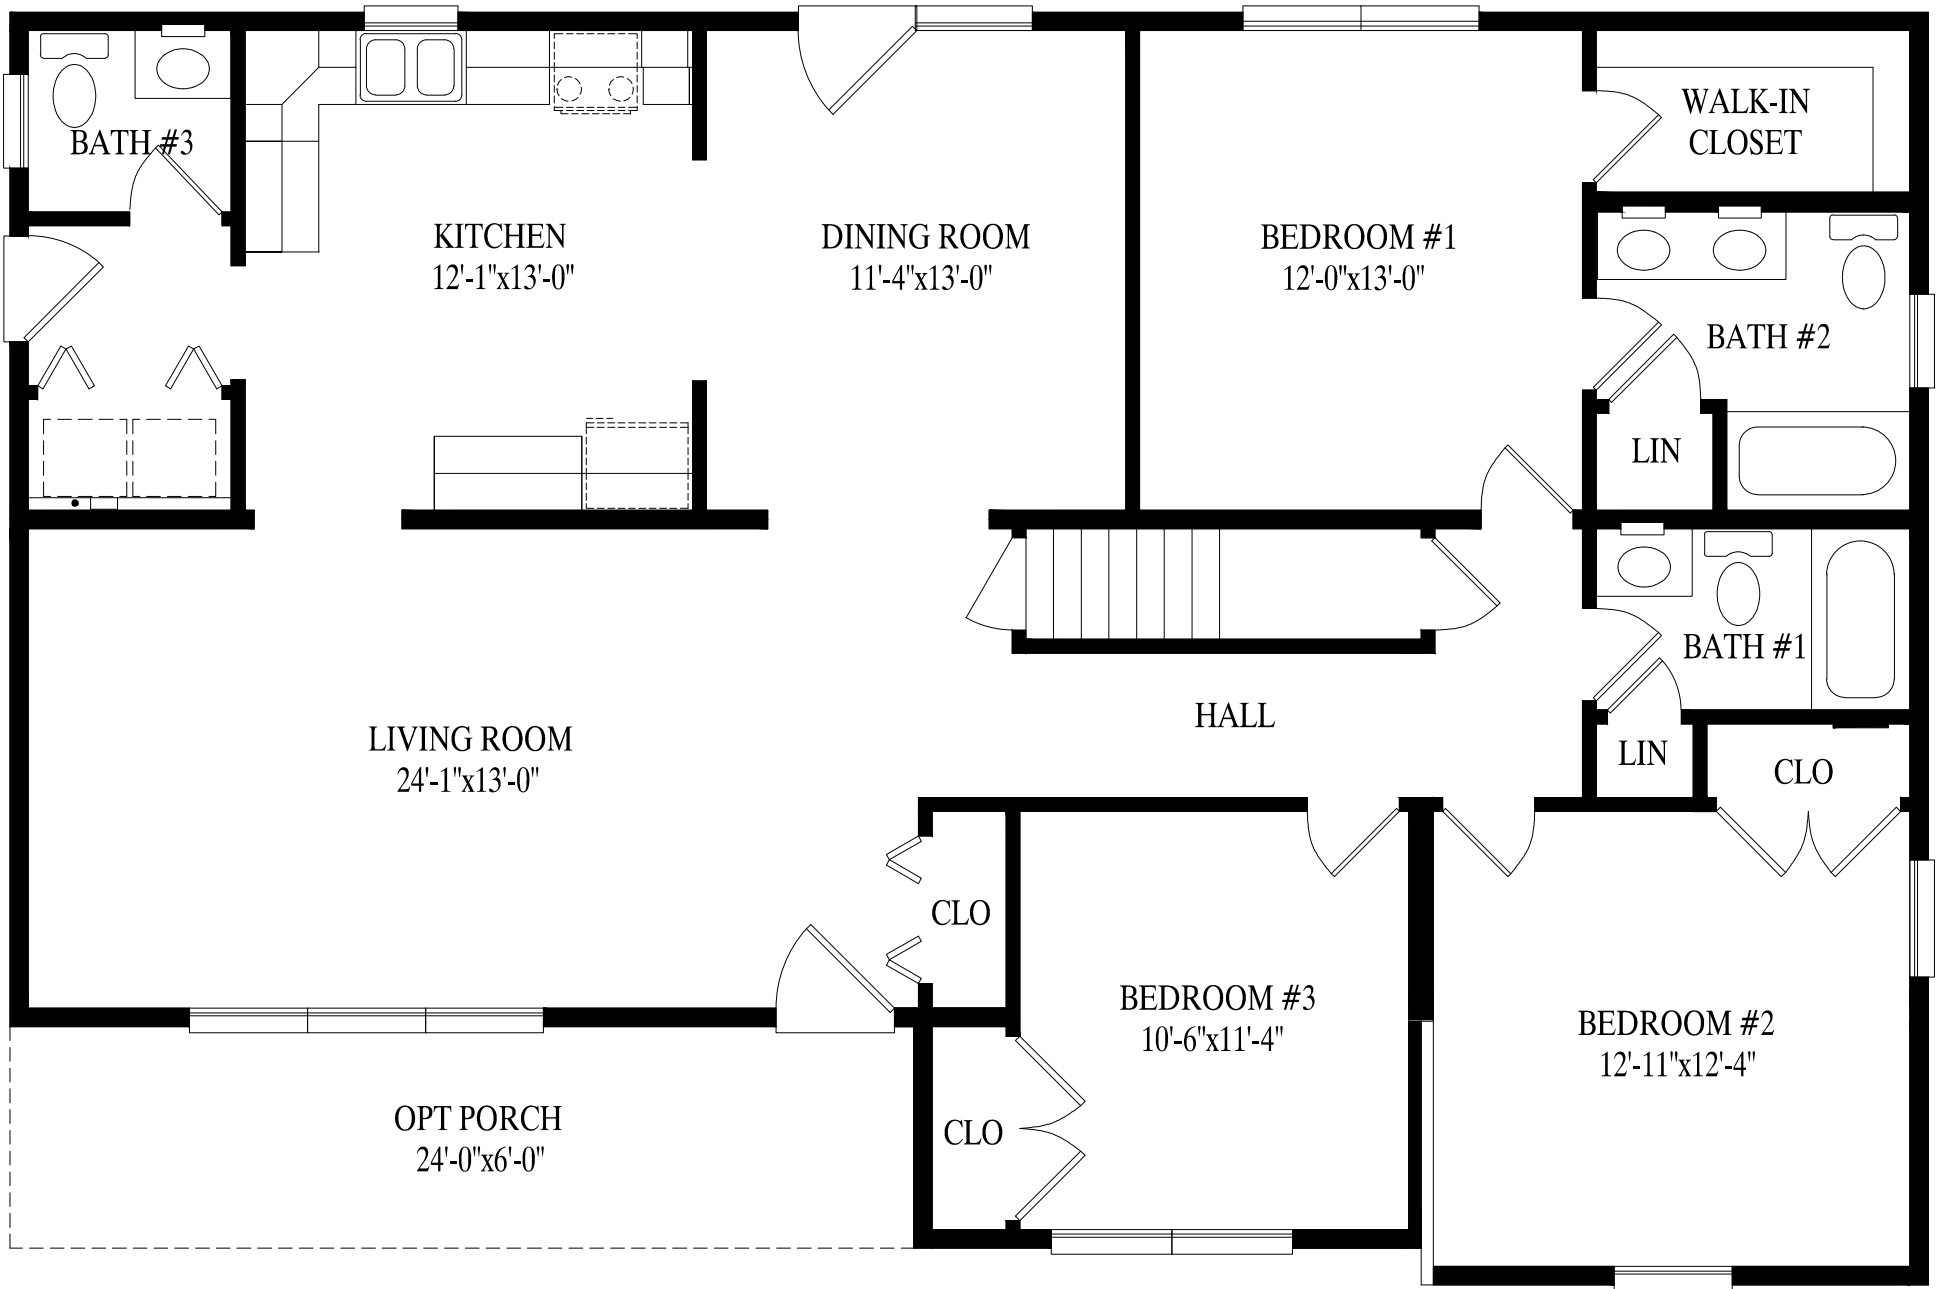

**PROFESSIONAL
BUILDING
SYSTEMS, INC.**

Montour
34'6" X 52' Ranch
1608 Total Sq. Ft.