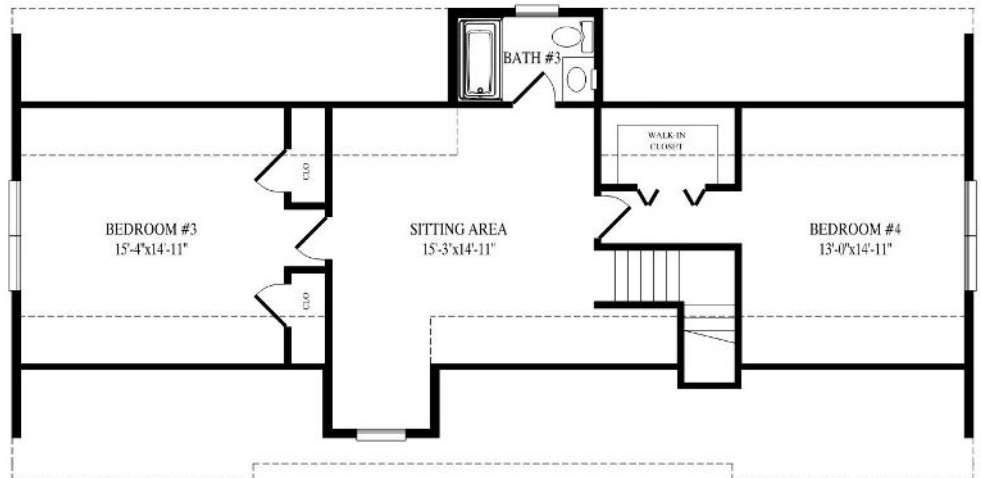

Nantucket

27'6" x 56'

1512 Sq. Ft. Living Area 1st Floor

Proposed 2nd Floor—952 Sq. Ft.