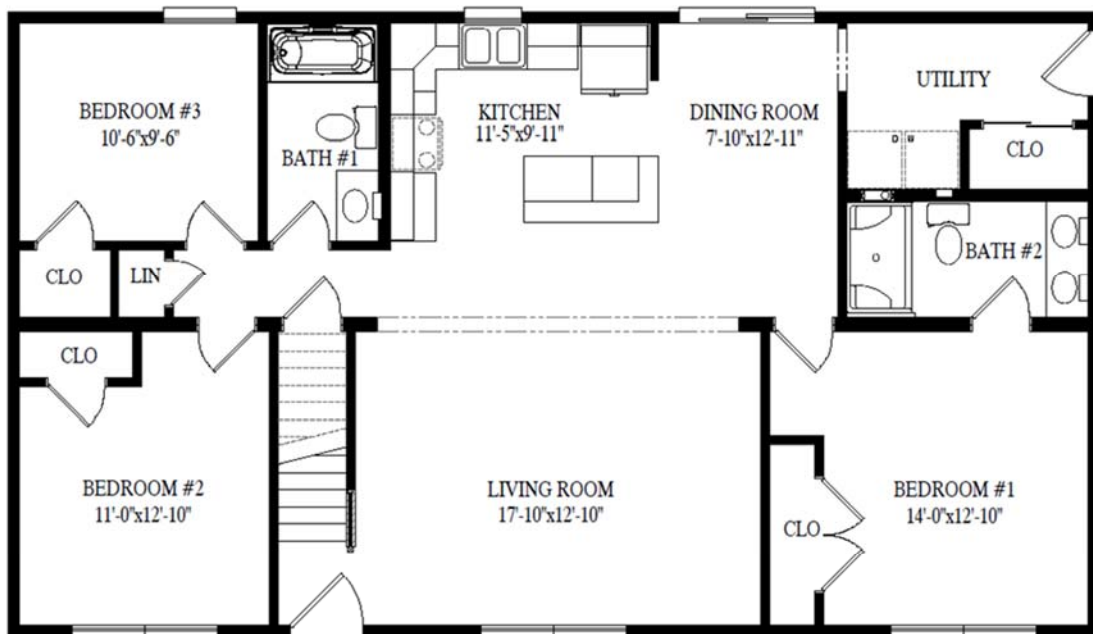

New Haven

2082 TOTAL SQ-FT LIVING AREA
 1320 SQ-FT LIVING AREA 1ST FLOOR
 762 SQ-FT UNFINISHED BONUS AREA

27'-6" x 48'-0"