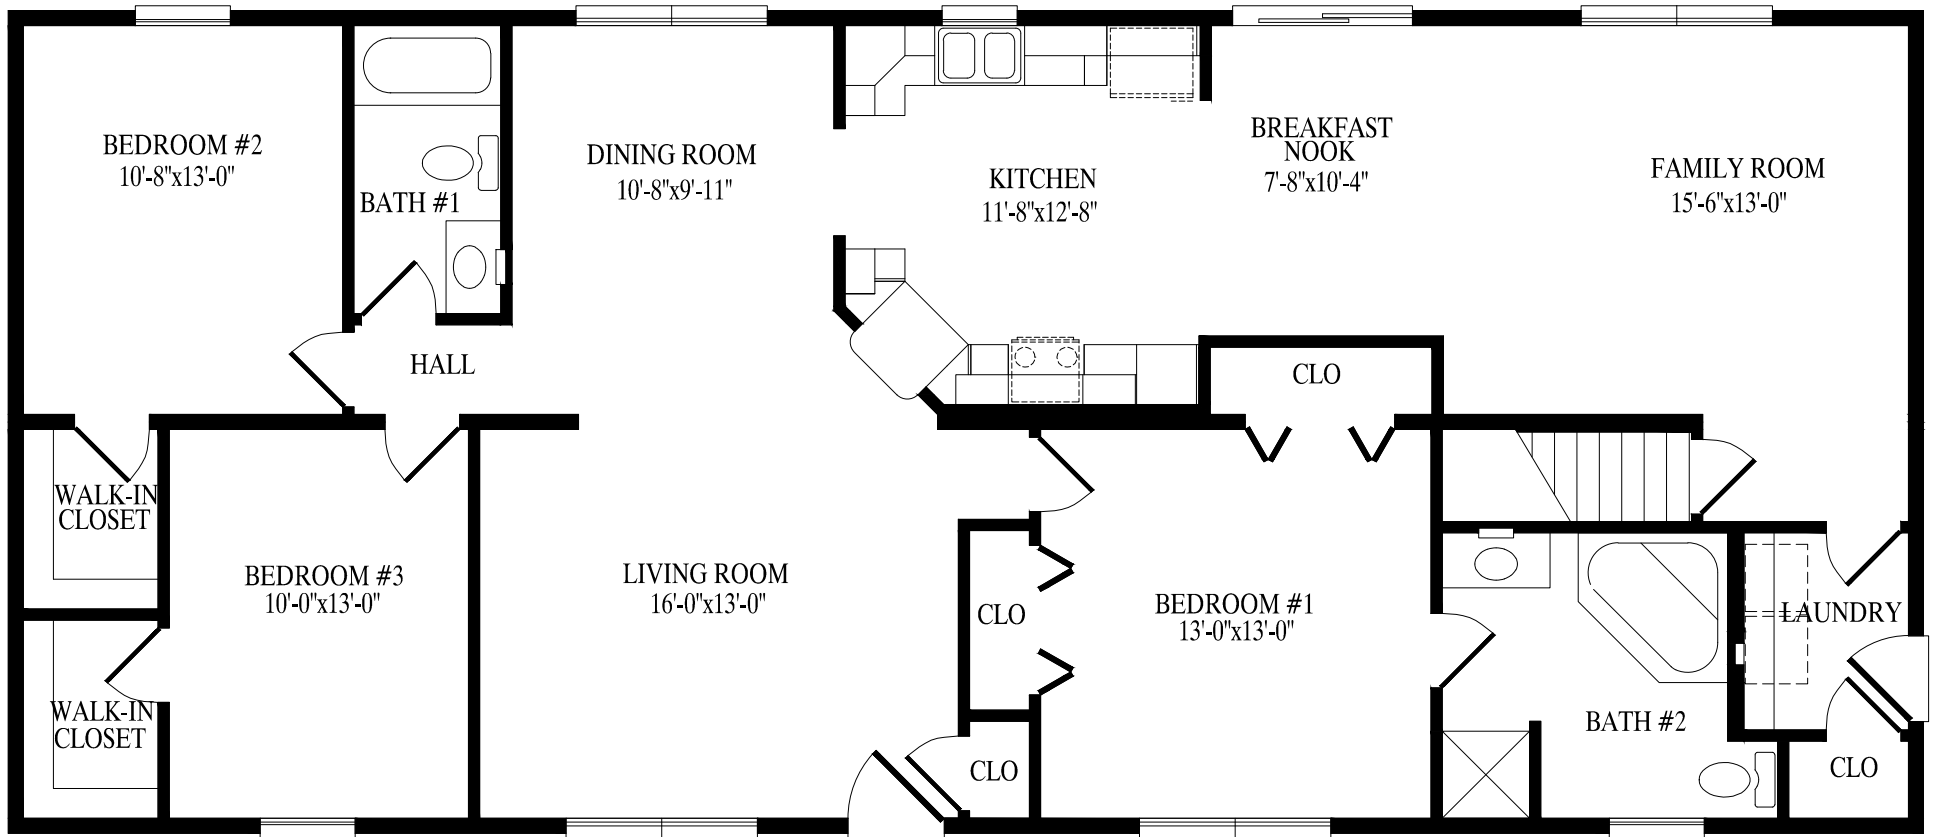

**PROFESSIONAL
BUILDING
SYSTEMS, INC.**

Orchard Hill
 27' 6" X 64' Ranch
 1760 Total Sq. Ft.