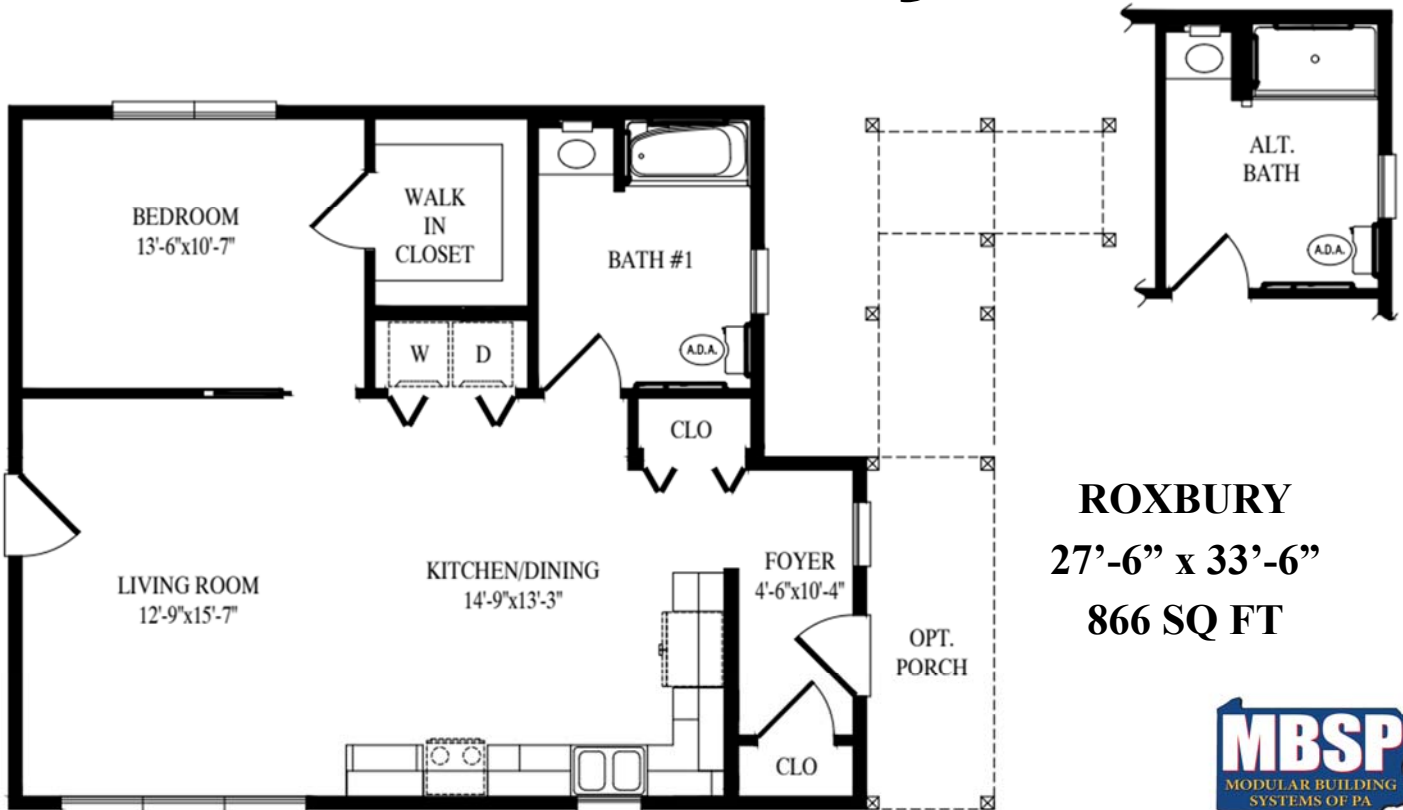

Independent Living Series

“Designed with Compassion & Accessibility in Mind”

Roxbury

ROXBURY
27'-6" x 33'-6"
866 SQ FT