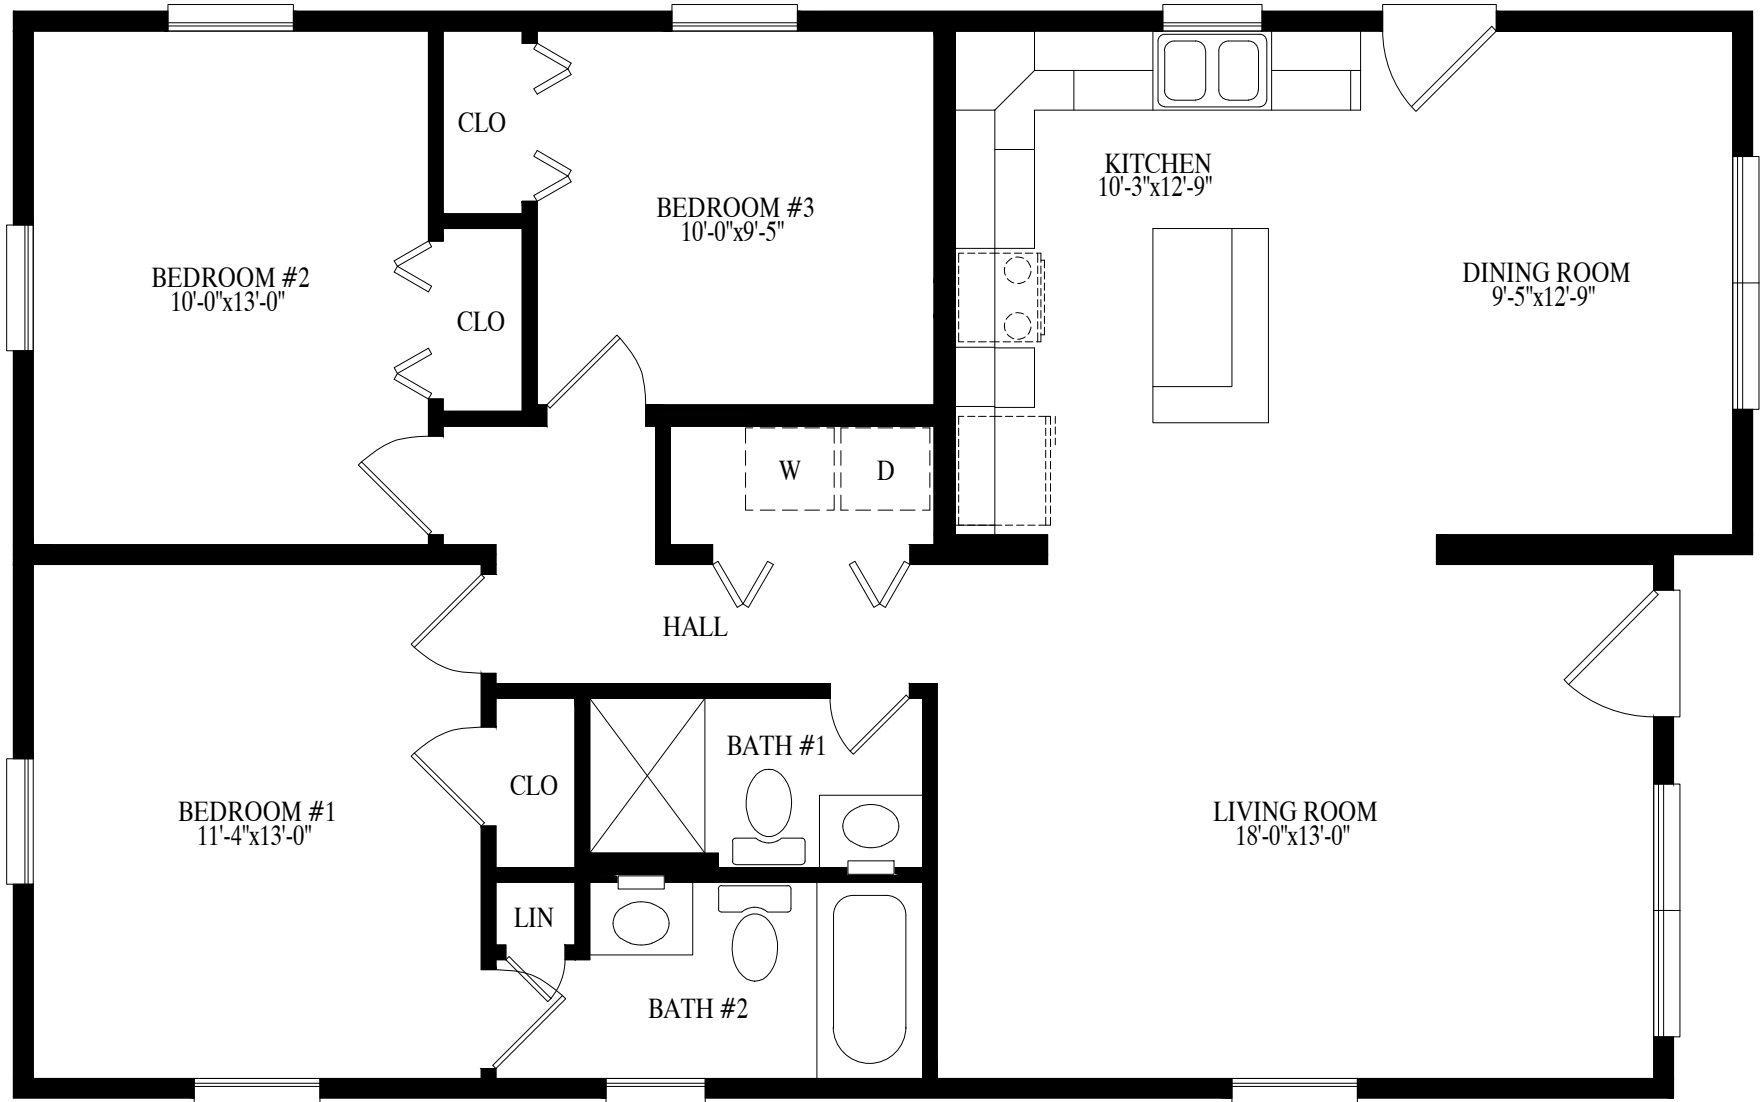

**PROFESSIONAL  
BUILDING  
SYSTEMS, INC.**

1183 SQ. FT. LIVING AREA