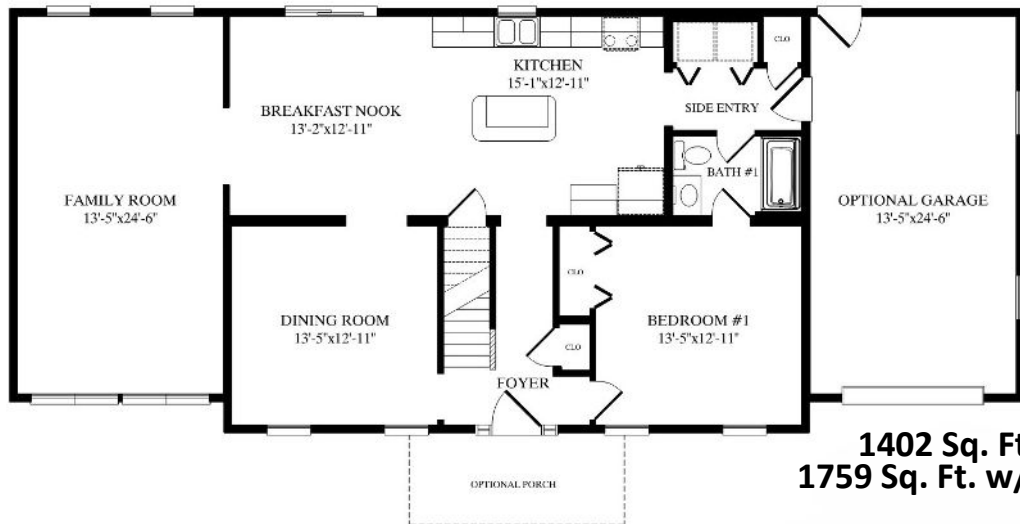

Bar Harbor

27'6" x 52'

1402 Sq. Ft. 1st Floor
1759 Sq. Ft. w/garage option

Proposed Second Floor—874 Sq. Ft.
w/Garage Option—1079 Sq. Ft.