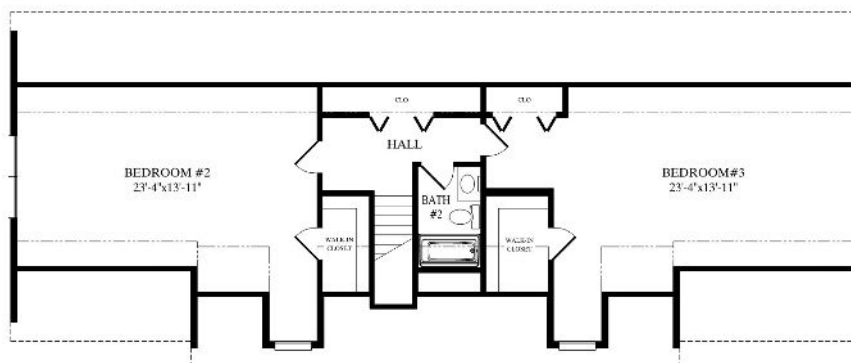

Bar Harbor

27'6" x 52'

1402 Sq. Ft. 1st Floor
1759 Sq. Ft. w/garage option

Proposed Second Floor—874 Sq. Ft.
w/Garage Option—1079 Sq. Ft.