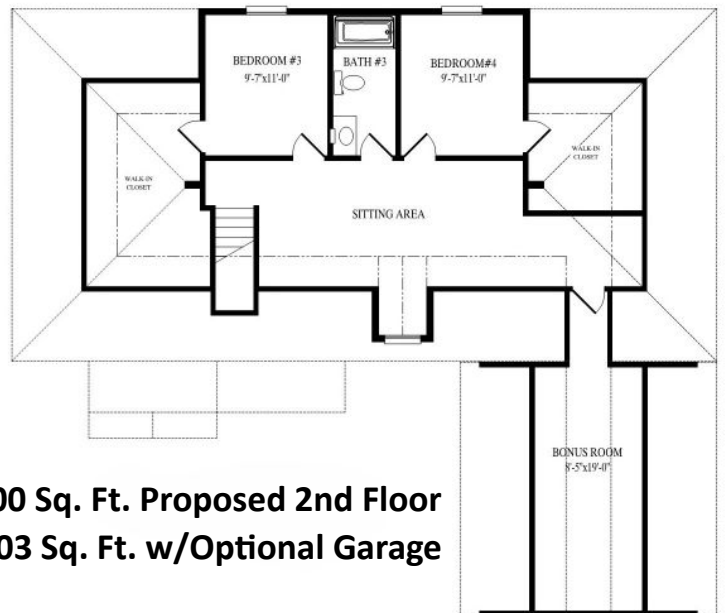

Currituk

27'6" x 55'

1573 Sq. Ft. 1st Floor

1973 Sq. Ft. w/Optional Garage

900 Sq. Ft. Proposed 2nd Floor

1103 Sq. Ft. w/Optional Garage