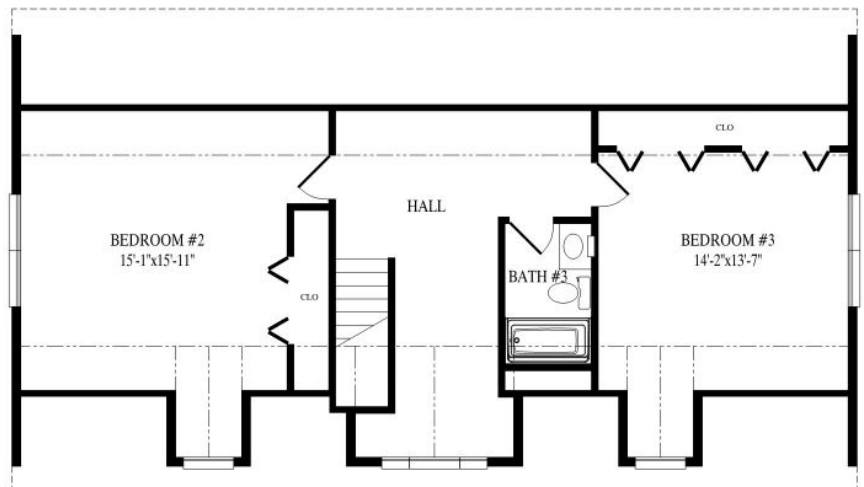

Dartmouth

27'6" x 48'

1320 Sq. Ft. 1st Floor

Proposed Second Floor—874 Sq. Ft.